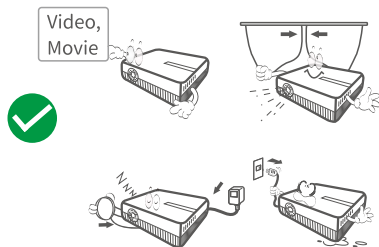

NOTICE

Recommended