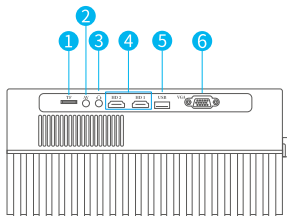

Adjust the kickstand accordingly.

Adjust the keystone and focus ring to get the best image performance.

Press the **Power Button** twice to turn off the projector.

INPUT SOURCE

Press  button on the remote to enter the interface of Input Source.

A. Multimedia Connection

Input Source
VGA
AV
HD 1
HD 2
USB
TF

B. HD Connection

Input Source
VGA
AV
HD 1
HD 2
USB
TF

C. VGA Connection

Input Source
VGA
AV
HD 1
HD 2
USB
TF

PROJECTOR CONNECTION

PROJECTION DISTANCE&SIZE

The recommended projection screen is around 90 inches with a projection distance of around 9.84ft. Ambient darkness will improve the clarity of the projected images.

SPECIFICATION

Display Technology	LCD	Light Source	LED
Resolution	Native 1920 x 1080	Input Signal	576i/576P/720i/720P/1080i/1080P
Installation Type	Front/Rear/Ceiling	Aspect Ratio	4:3/16:9/Auto
Focus	Manual	Keystone	±15°
Speaker	10W/4ohm	Power Supply	AC 100-240V, 50/60Hz
Unit Dimension	336.5 x 256 x 125mm (13.2 x 10.1 x 4.9inch)	Unit Net Weight	3.4kg(7.5lb)
Photo Format Supported	BMP/JPG/PNG/GIF	Audio Format Supported	AAC/MP2/MP3/PCM/FLAC/WMA
Video Format Supported	AVI/MP4/MKV/FLV/MOV/ RMVB/3GP/MPEG1/MPEG2/ H.264/XVID	Ports	Memory Card Slot x 1/AV In x 1/ Audio Out x 1/USB Port x 1/ HD In x 2/VGA x 1
Mounting Screw	M4 Metric	Number of Screw	4