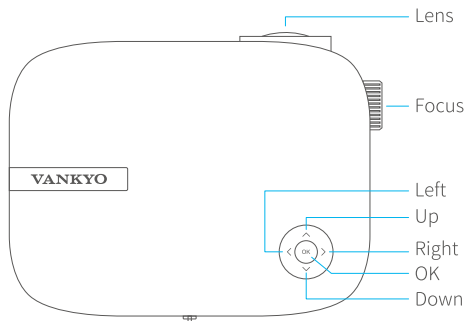

FUNCTION OVERVIEW