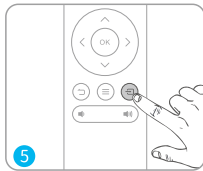

Plug the power cord into an outlet.

Take off the lens cover.

Press the **Power Button** to turn on the projector.

Select the correct input source to project your device.

Connect your device to the projector correctly.

Adjust the kickstand accordingly.

Adjust the keystone and focus ring to get the best image performance.

Press the **Power Button** twice to turn off the projector.

INPUT SOURCE

Press  button on the remote to enter the interface of Input Source.

The recommended projection screen is around 90 inches with a projection distance of around 9.84ft. Ambient darkness will improve the clarity of the projected images.

SPECIFICATION

Display Technology	LCD	Light Source	LED
Resolution	Native 1920 x 1080	Input Signal	576i/576P/720i/720P/1080i/1080P
Installation Type	Front/Rear/Ceiling	Aspect Ratio	4:3/16:9/Auto
Focus	Manual	Keystone	±15°
Speaker	10W/4ohm	Power Supply	AC 100-240V, 50/60Hz
Unit Dimension	336.5 x 256 x 125mm (13.2 x 10.1 x 4.9inch)	Unit Net Weight	3.4kg(7.5lb)
Photo Format Supported	BMP/JPG/PNG/GIF	Audio Format Supported	AAC/MP2/MP3/PCM/FLAC/WMA
Video Format Supported	AVI/MP4/MKV/FLV/MOV/ RMVB/3GP/MPEG1/MPEG2/ H.264/XVID	Ports	Memory Card Slot x 1/AV In x 1/ Audio Out x 1/USB Port x 1/ HD In x 2/VGA x 1
Mounting Screw	M4 Metric	Number of Screw	4