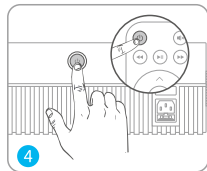

Plug the power cord into an outlet.

Take off the lens cover.

Press the **Power Button** to turn on the projector.

Select the correct input source to project your device.

Connect your device to the projector correctly.

Adjust the kickstand accordingly.

Adjust the keystone and focus ring to get the best image performance.

Press the **Power Button** twice to turn off the projector.

INPUT SOURCE

Press  button on the remote to enter the interface of Input Source.