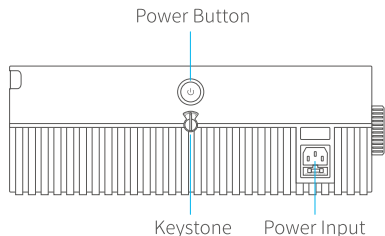

FUNCTION OVERVIEW