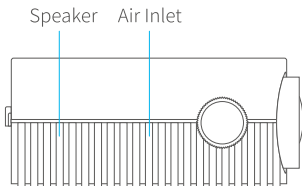

FUNCTION OVERVIEW