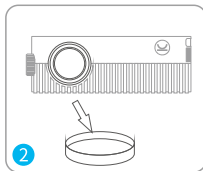

Take off the lens cover.