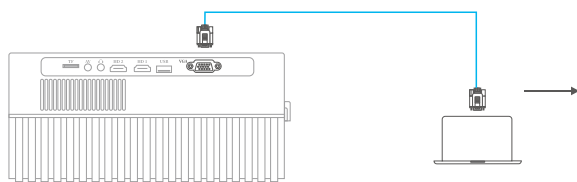

Adjust the kickstand accordingly.

Adjust the keystone and focus ring to get the best image performance.

Press the **Power Button** twice to turn off the projector.

INPUT SOURCE

Press  button on the remote to enter the interface of Input Source.

A. Multimedia Connection

Input Source
VGA
AV
HD 1
HD 2
USB
TF

B. HD Connection

Input Source
VGA
AV
HD 1
HD 2
USB
TF

C. VGA Connection

Input Source
VGA
AV
HD 1
HD 2
USB
TF

PROJECTOR CONNECTION

PROJECTION DISTANCE&SIZE

The recommended projection screen is around 90 inches with a projection distance of around 9.84ft. Ambient darkness will improve the clarity of the projected images.

SPECIFICATION

Display Technology	LCD	Light Source	LED
Resolution	Native 1920 x 1080	Input Signal	576i/576P/720i/720P/1080i/1080P
Installation Type	Front/Rear/Ceiling	Aspect Ratio	4:3/16:9/Auto
Focus	Manual	Keystone	±15°
Speaker	10W/4ohm	Power Supply	AC 100-240V, 50/60Hz
Unit Dimension	336.5 x 256 x 125mm (13.2 x 10.1 x 4.9inch)	Unit Net Weight	3.4kg(7.5lb)
Photo Format Supported	BMP/JPG/PNG/GIF	Audio Format Supported	AAC/MP2/MP3/PCM/FLAC/WMA
Video Format Supported	AVI/MP4/MKV/FLV/MOV/ RMVB/3GP/MPEG1/MPEG2/ H.264/XVID	Ports	Memory Card Slot x 1/AV In x 1/ Audio Out x 1/USB Port x 1/ HD In x 2/VGA x 1
Mounting Screw	M4 Metric	Number of Screw	4