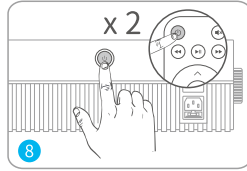

Plug the power cord into an outlet.

Take off the lens cover.

Press the **Power Button** to turn on the projector.

Select the correct input source to project your device.

Connect your device to the projector correctly.

Adjust the kickstand accordingly.

Adjust the keystone and focus ring to get the best image performance.

Press the **Power Button** twice to turn off the projector.

INPUT SOURCE

Press  button on the remote to enter the interface of Input Source.

A. Multimedia Connection

Input Source
VGA
AV
HD 1
HD 2
USB
TF

B. HD Connection

Input Source
VGA
AV
HD 1
HD 2
USB
TF

C. VGA Connection

Input Source
VGA
AV
HD 1
HD 2
USB
TF

PROJECTOR CONNECTION

PROJECTION DISTANCE&SIZE

The recommended projection screen is around 90 inches with a projection distance of around 9.84ft. Ambient darkness will improve the clarity of the projected images.

SPECIFICATION

Display Technology	LCD	Light Source	LED
Resolution	Native 1920 x 1080	Input Signal	576i/576P/720i/720P/1080i/1080P
Installation Type	Front/Rear/Ceiling	Aspect Ratio	4:3/16:9/Auto
Focus	Manual	Keystone	±15°
Speaker	10W/4ohm	Power Supply	AC 100-240V, 50/60Hz
Unit Dimension	336.5 x 256 x 125mm (13.2 x 10.1 x 4.9inch)	Unit Net Weight	3.4kg(7.5lb)
Photo Format Supported	BMP/JPG/PNG/GIF	Audio Format Supported	AAC/MP2/MP3/PCM/FLAC/WMA
Video Format Supported	AVI/MP4/MKV/FLV/MOV/ RMVB/3GP/MPEG1/MPEG2/ H.264/XVID	Ports	Memory Card Slot x 1/AV In x 1/ Audio Out x 1/USB Port x 1/ HD In x 2/VGA x 1
Mounting Screw	M4 Metric	Number of Screw	4