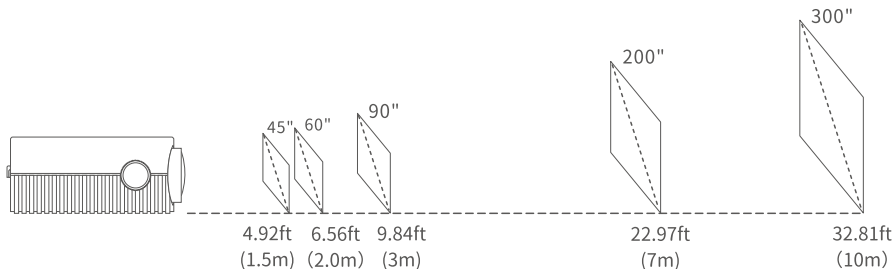

A. Multimedia Connection

Input Source
VGA
AV
HD 1
HD 2
USB
TF

B. HD Connection

Input Source
VGA
AV
HD 1
HD 2
USB
TF

C. VGA Connection

Input Source
VGA
AV
HD 1
HD 2
USB
TF

PROJECTOR CONNECTION

PROJECTION DISTANCE&SIZE

The recommended projection screen is around 90 inches with a projection distance of around 9.84ft. Ambient darkness will improve the clarity of the projected images.

SPECIFICATION

Display Technology	LCD	Light Source	LED
Resolution	Native 1920 x 1080	Input Signal	576i/576P/720i/720P/1080i/1080P
Installation Type	Front/Rear/Ceiling	Aspect Ratio	4:3/16:9/Auto
Focus	Manual	Keystone	±15°
Speaker	10W/4ohm	Power Supply	AC 100-240V, 50/60Hz
Unit Dimension	336.5 x 256 x 125mm (13.2 x 10.1 x 4.9inch)	Unit Net Weight	3.4kg(7.5lb)
Photo Format Supported	BMP/JPG/PNG/GIF	Audio Format Supported	AAC/MP2/MP3/PCM/FLAC/WMA
Video Format Supported	AVI/MP4/MKV/FLV/MOV/ RMVB/3GP/MPEG1/MPEG2/ H.264/XVID	Ports	Memory Card Slot x 1/AV In x 1/ Audio Out x 1/USB Port x 1/ HD In x 2/VGA x 1
Mounting Screw	M4 Metric	Number of Screw	4