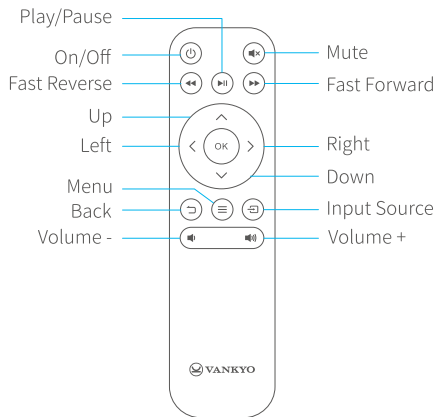

FUNCTION OVERVIEW