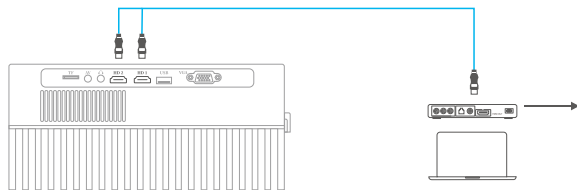

Plug the power cord into an outlet.

Take off the lens cover.

Press the **Power Button** to turn on the projector.

Select the correct input source to project your device.

Connect your device to the projector correctly.

Adjust the kickstand accordingly.

Adjust the keystone and focus ring to get the best image performance.

Press the **Power Button** twice to turn off the projector.

INPUT SOURCE

Press  button on the remote to enter the interface of Input Source.

A. Multimedia Connection

Input Source
VGA
AV
HD 1
HD 2
USB
TF

B. HD Connection

Input Source
VGA
AV
HD 1
HD 2
USB
TF

C. VGA Connection

Input Source
VGA
AV
HD 1
HD 2
USB
TF

PROJECTOR CONNECTION

PROJECTION DISTANCE&SIZE