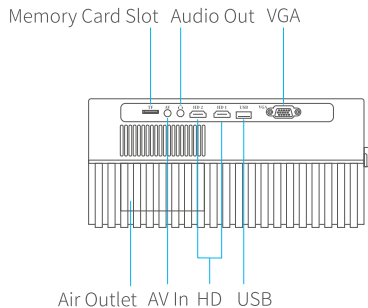

FUNCTION OVERVIEW