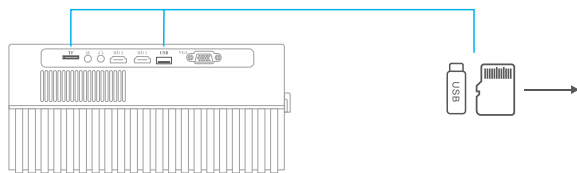

Adjust the kickstand accordingly.

Adjust the keystone and focus ring to get the best image performance.

Press the **Power Button** twice to turn off the projector.

INPUT SOURCE

Press  button on the remote to enter the interface of Input Source.

A. Multimedia Connection

Input Source
VGA
AV
HD 1
HD 2
USB
TF

B. HD Connection

Input Source
VGA
AV
HD 1
HD 2
USB
TF

C. VGA Connection

Input Source
VGA
AV
HD 1
HD 2
USB
TF

PROJECTOR CONNECTION

PROJECTION DISTANCE&SIZE

The recommended projection screen is around 90 inches with a projection distance of around 9.84ft. Ambient darkness will improve the clarity of the projected images.

SPECIFICATION

Display Technology	LCD	Light Source	LED
Resolution	Native 1920 x 1080	Input Signal	576i/576P/720i/720P/1080i/1080P
Installation Type	Front/Rear/Ceiling	Aspect Ratio	4:3/16:9/Auto
Focus	Manual	Keystone	±15°
Speaker	10W/4ohm	Power Supply	AC 100-240V, 50/60Hz
Unit Dimension	336.5 x 256 x 125mm (13.2 x 10.1 x 4.9inch)	Unit Net Weight	3.4kg(7.5lb)
Photo Format Supported	BMP/JPG/PNG/GIF	Audio Format Supported	AAC/MP2/MP3/PCM/FLAC/WMA
Video Format Supported	AVI/MP4/MKV/FLV/MOV/ RMVB/3GP/MPEG1/MPEG2/ H.264/XVID	Ports	Memory Card Slot x 1/AV In x 1/ Audio Out x 1/USB Port x 1/ HD In x 2/VGA x 1
Mounting Screw	M4 Metric	Number of Screw	4