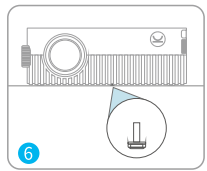

Plug the power cord into an outlet.

Take off the lens cover.

Press the **Power Button** to turn on the projector.

Select the correct input source to project your device.

Connect your device to the projector correctly.

Adjust the kickstand accordingly.

Adjust the keystone and focus ring to get the best image performance.

Press the **Power Button** twice to turn off the projector.

INPUT SOURCE

Press  button on the remote to enter the interface of Input Source.

A. Multimedia Connection

Input Source
VGA
AV
HD 1
HD 2
USB
TF

B. HD Connection

Input Source
VGA
AV
HD 1
HD 2
USB
TF

C. VGA Connection

Input Source
VGA
AV
HD 1
HD 2
USB
TF

PROJECTOR CONNECTION

PROJECTION DISTANCE&SIZE

The recommended projection screen is around 90 inches with a projection distance of around 9.84ft. Ambient darkness will improve the clarity of the projected images.

SPECIFICATION

Display Technology	LCD	Light Source	LED
Resolution	Native 1920 x 1080	Input Signal	576i/576P/720i/720P/1080i/1080P
Installation Type	Front/Rear/Ceiling	Aspect Ratio	4:3/16:9/Auto
Focus	Manual	Keystone	±15°
Speaker	10W/4ohm	Power Supply	AC 100-240V, 50/60Hz
Unit Dimension	336.5 x 256 x 125mm (13.2 x 10.1 x 4.9inch)	Unit Net Weight	3.4kg(7.5lb)
Photo Format Supported	BMP/JPG/PNG/GIF	Audio Format Supported	AAC/MP2/MP3/PCM/FLAC/WMA
Video Format Supported	AVI/MP4/MKV/FLV/MOV/ RMVB/3GP/MPEG1/MPEG2/ H.264/XVID	Ports	Memory Card Slot x 1/AV In x 1/ Audio Out x 1/USB Port x 1/ HD In x 2/VGA x 1
Mounting Screw	M4 Metric	Number of Screw	4