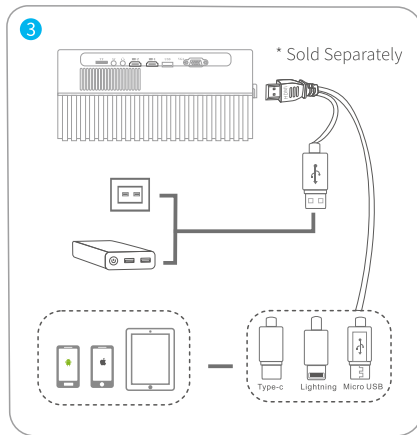

Plug the power cord into an outlet.

Take off the lens cover.

Press the **Power Button** to turn on the projector.

Select the correct input source to project your device.

Connect your device to the projector correctly.

Adjust the kickstand accordingly.

Adjust the keystone and focus ring to get the best image performance.

Press the **Power Button** twice to turn off the projector.

INPUT SOURCE

Press  button on the remote to enter the interface of Input Source.

A. Multimedia Connection

Input Source
VGA
AV
HD 1
HD 2
USB
TF

B. HD Connection

Input Source
VGA
AV
HD 1
HD 2
USB
TF

C. VGA Connection

Input Source
VGA
AV
HD 1
HD 2
USB
TF

PROJECTOR CONNECTION

PROJECTION DISTANCE&SIZE